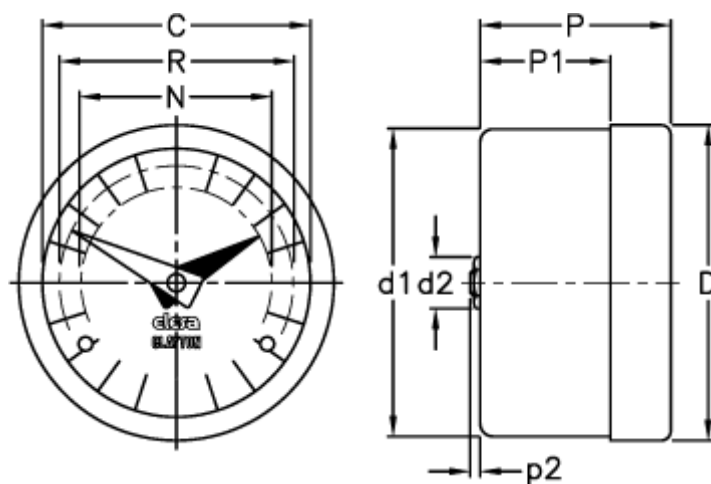

Article number: 2307021601
Description: E+G Gravity indicator
GA05-0030-D

Measures

C = 102	R = 89
D = 112.7	
D1 = 111.0	
d2 = 8	
N = 76	
P = 32	
P1 = 18.8	
p2 = 1.0	